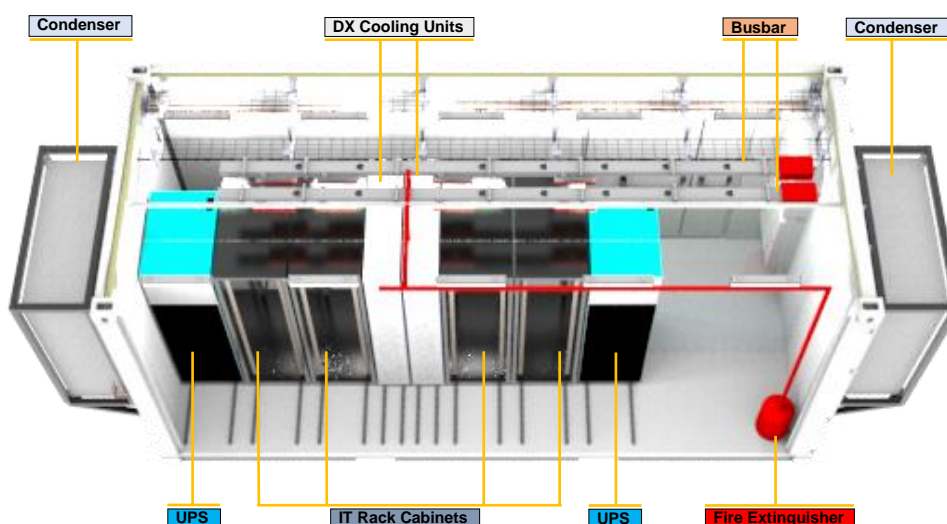

FDC-I2036 Flex Data Center

Fast deployment, less investment and low PUE : **Mobile Data Center Solution**

Introduction

The Mobile Data Center (FDC) is the total solution that including air conditioning, lighting, fire extinguishing, access control, power backup and rack cabinets. System is TierIII compliant.

The FDC is scallable; the size of the Data Center can be tailored by adding the same container side by side as per requirement. The solution is also movable; can be moved other places.

Specifications

Container

- 20'HC ISO Container
- Outer Length : 6058 mm
- Outer Width : 2438 mm
- Outer Height : 2896 mm

IT Capacity

- Up to 6kW per Enclosure
- Up to 4 Racks

Uninterrupted Power

- 30+30 kVA UPS, (N+N) Configuration
- Low energy consumption, high efficiency
- Easy installation, long battery life

Container Insulation

- B Class Fire protection
- 142 kg/m³ Rockwool density
- Insulation material non-combustible mineral wool

Cooling

- Two In-Row Cooling Unit
- N+N Configuration
- Fully insulated container is not affected by external environment

Systems

- Gas-Based Environmentally Friendly Agent for Fire Suppression
- Biometric Access Controls
- Motion Dedection and Sensor-Based Alarm Notification